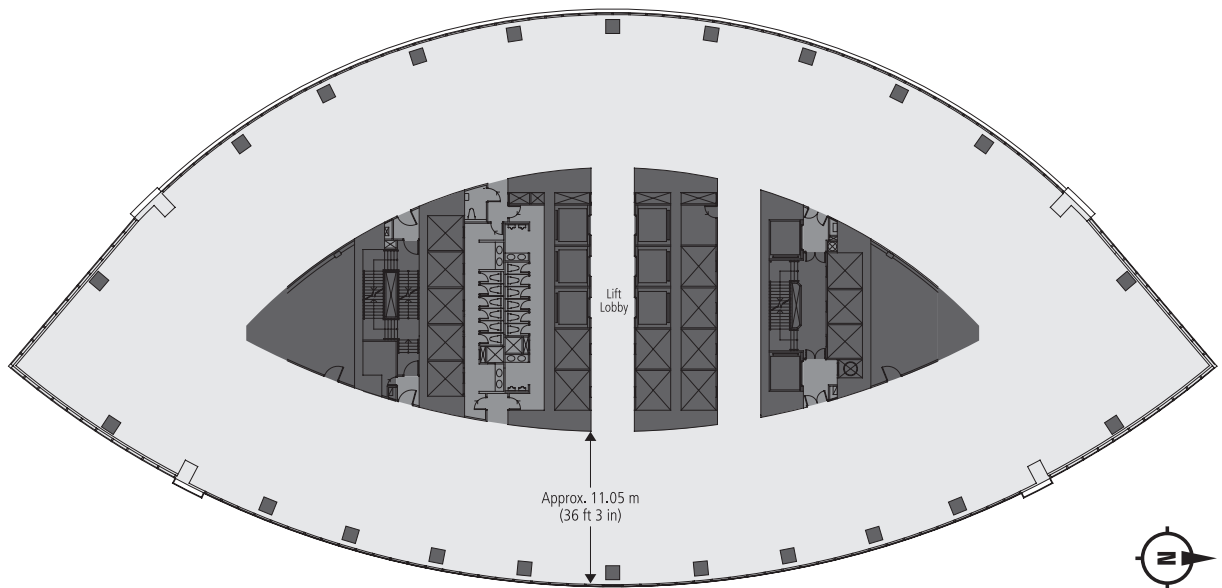

# TWO PACIFIC PLACE TYPICAL FLOOR PLAN

- Lettable Floor Area : Approx. 20,900 sq ft (1,940 sqm)
- Net Floor Area : Approx. 19,400 sq ft (1,800 sqm)